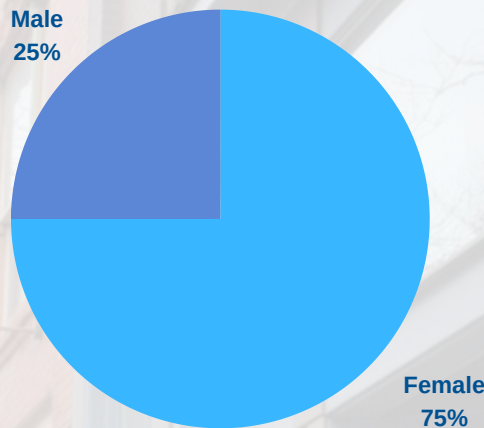

American Indian or Native Alaskan 3.3%
Prefer not to disclose 1.6%

Multiple Races 6.7%

Hispanic or Latinx 5%

Black or African American 83.3%

Race/Ethnicity of Awarded Grantees*

*Data reflects race/ethnicity of first owner listed on application.

Gender of Awarded Grantees*

*Data reflects gender of first owner listed on application.

Neighborhoods of Awarded Grantees

*Other indicates neighborhoods represented by one business: Burke Acres, Knollwood, Oakland-Winchell, Oakwood, Parkview Hills, Stuart, Westledge Hill, WMU