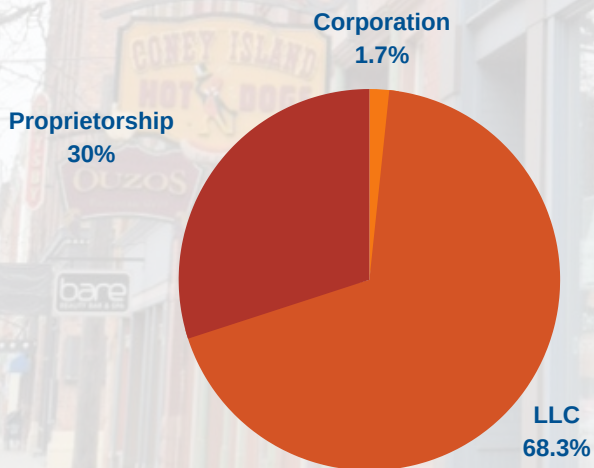

of Employees

Business Type