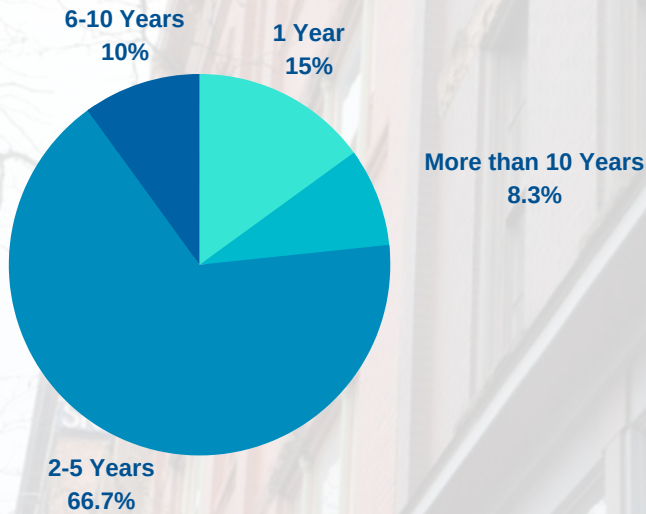

Additional Statistics

Years in Business