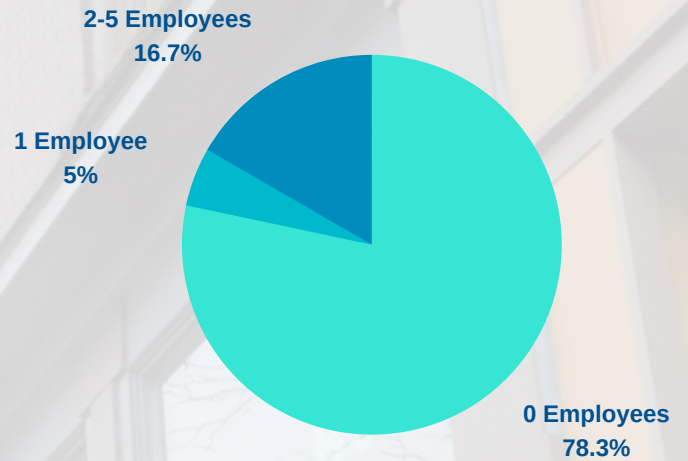

Additional Statistics

Years in Business