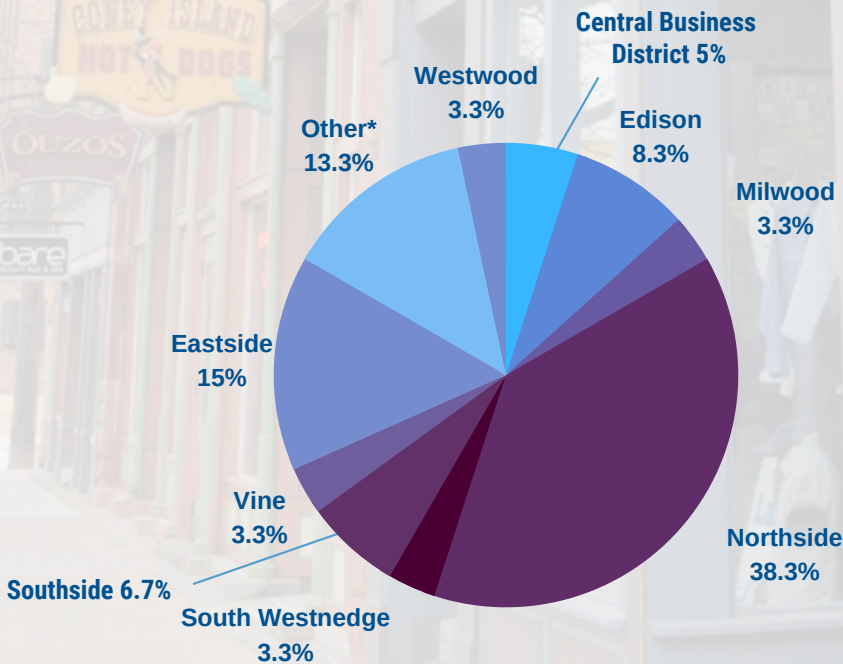

Gender of Awarded Grantees*

*Data reflects gender of first owner listed on application.

Neighborhoods of Awarded Grantees

*Other indicates neighborhoods represented by one business: Burke Acres, Knollwood, Oakland-Winchell, Oakwood, Parkview Hills, Stuart, Westledge Hill, WMU