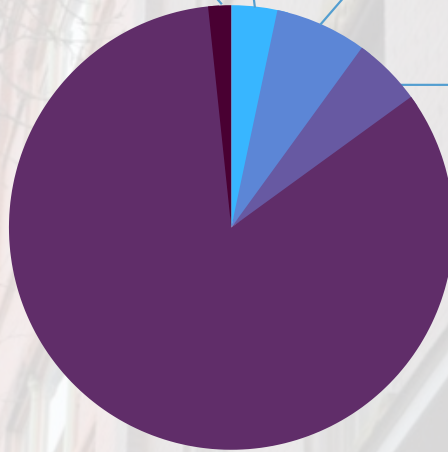

American Indian or Native Alaskan 3.3%
Prefer not to disclose 1.6%

Multiple Races 6.7%

Hispanic or Latinx 5%

Black or African American 83.3%

Race/Ethnicity of Awarded Grantees*

*Data reflects race/ethnicity of first owner listed on application.

Gender of Awarded Grantees*

*Data reflects gender of first owner listed on application.

Neighborhoods of Awarded Grantees

*Other indicates neighborhoods represented by one business: Burke Acres, Knollwood, Oakland-Winchell, Oakwood, Parkview Hills, Stuart, Westledge Hill, WMU